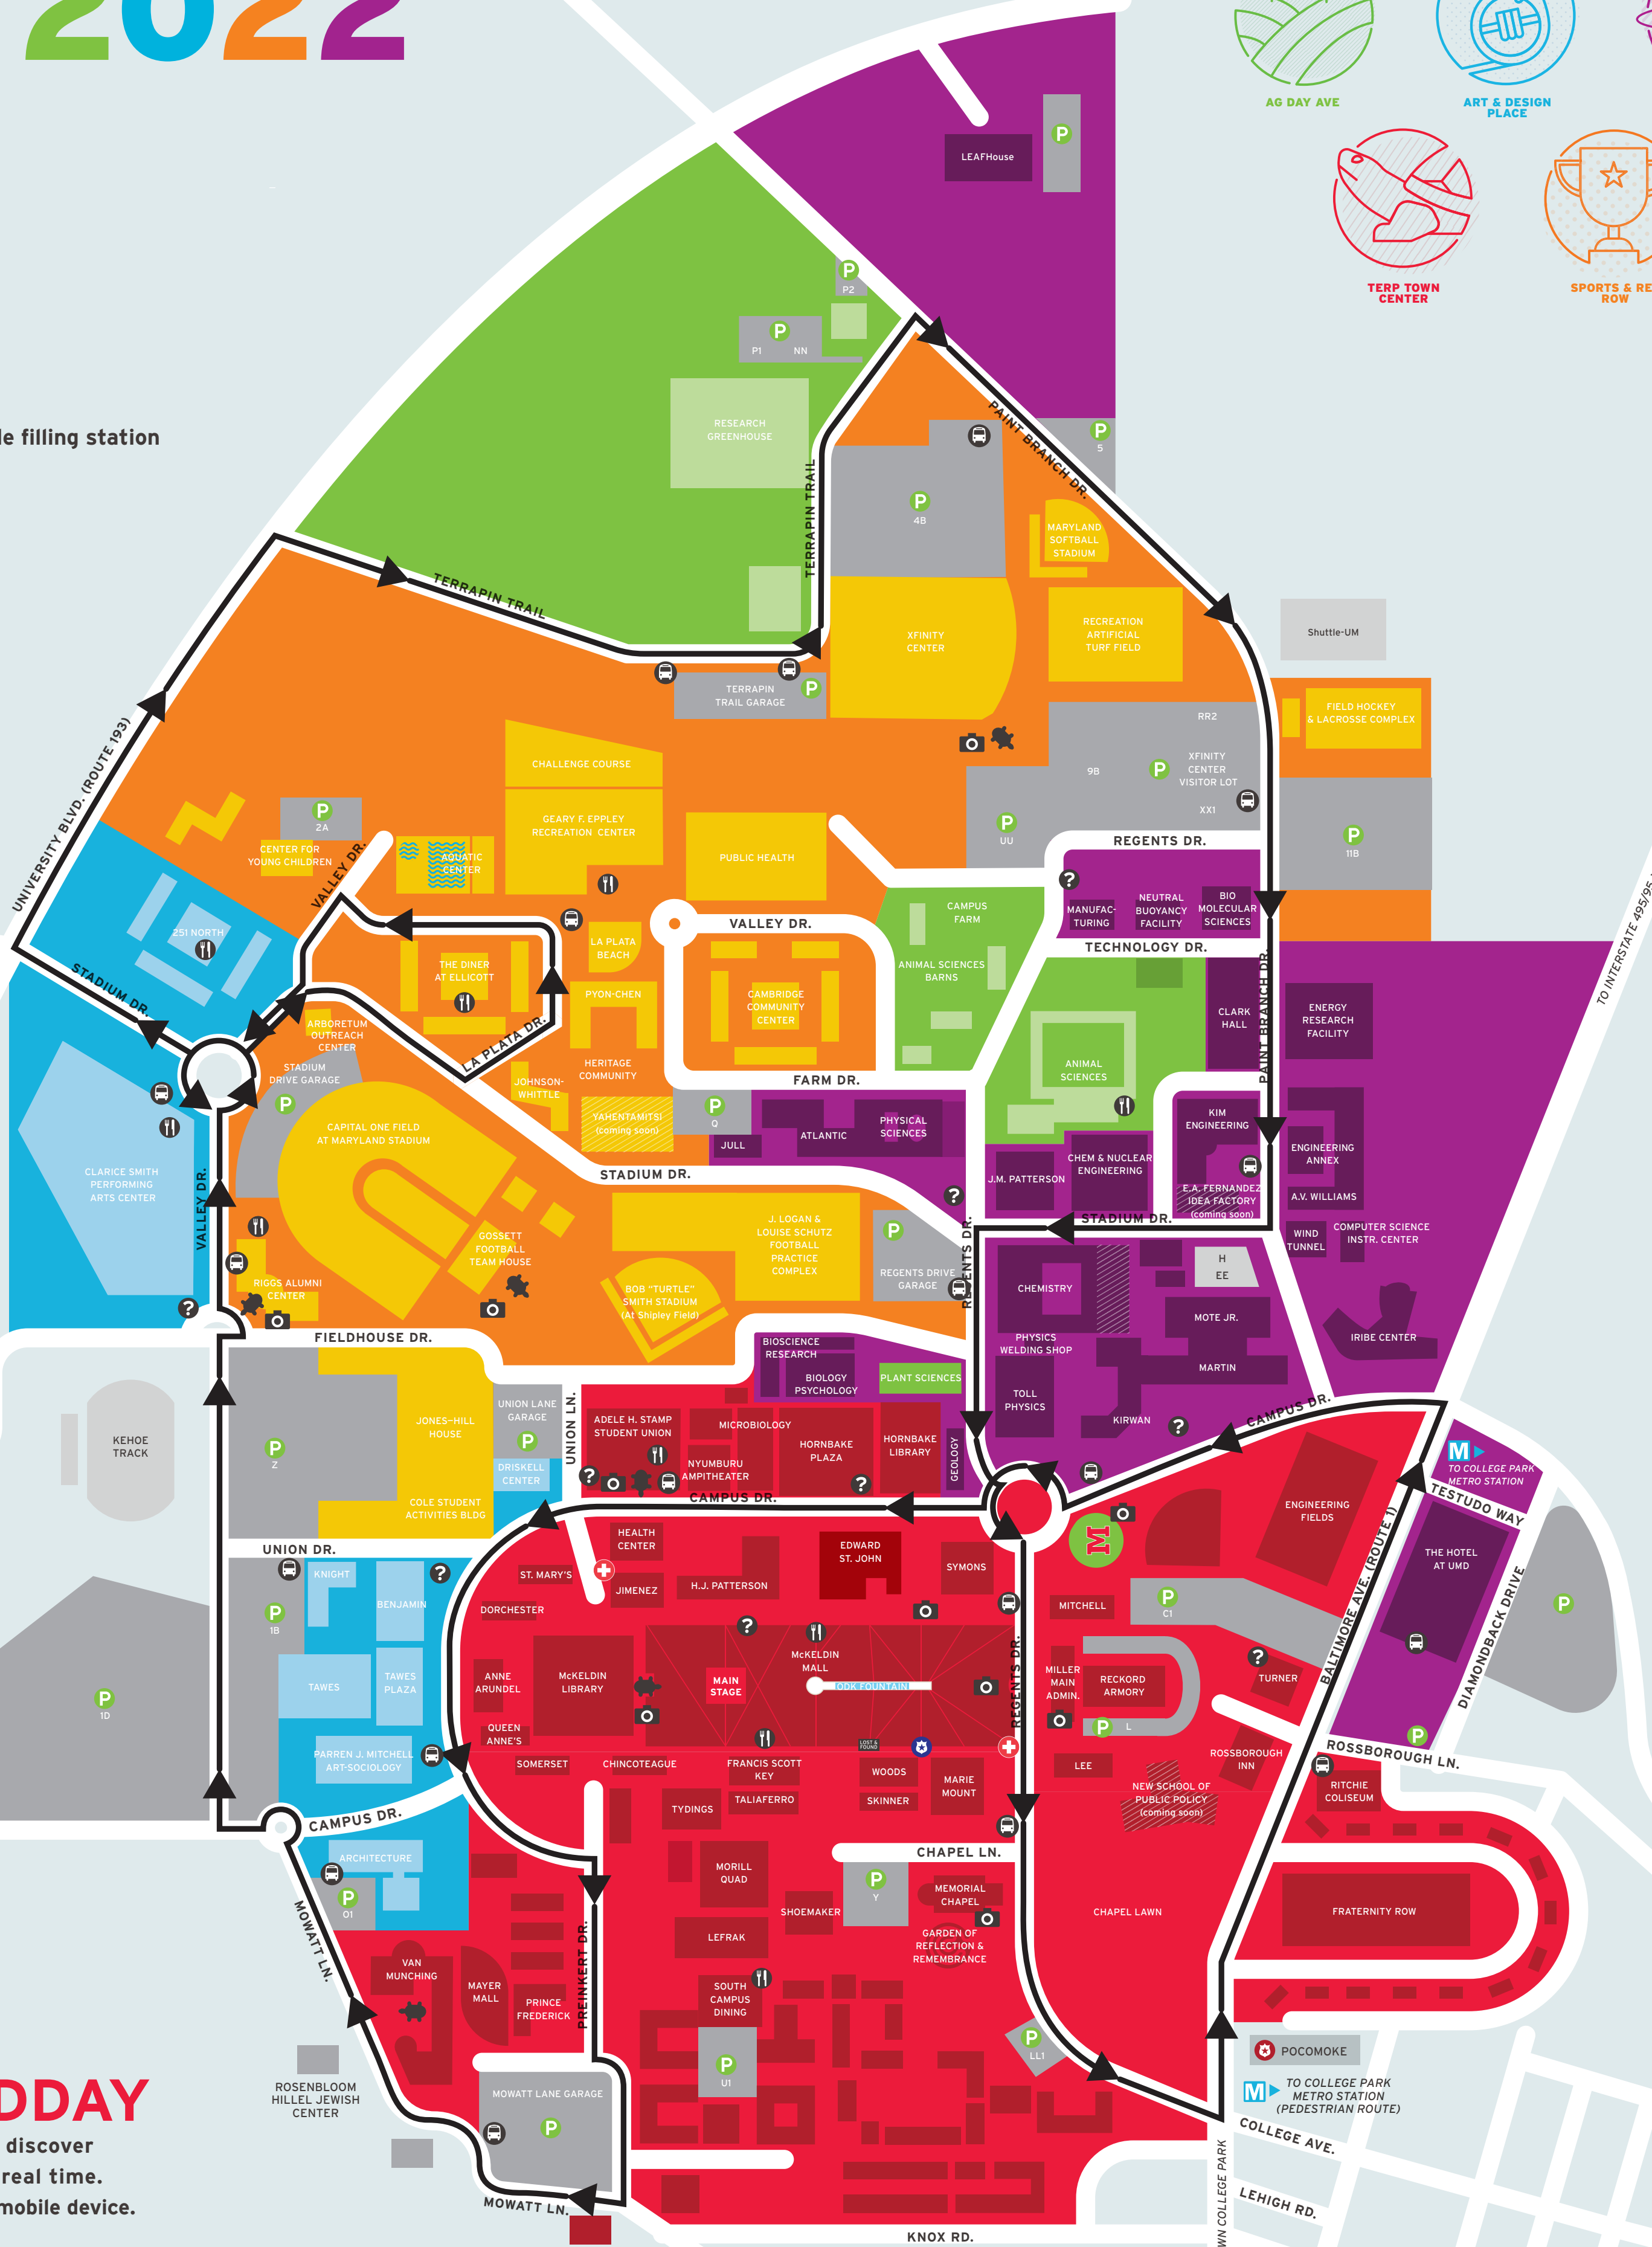

MARYLAND DAY 2022

LEARNING NEIGHBORHOODS

LEGEND

- Testudo sculpture
- A great photo op
- Food
- Information service
- Parking
- Police
- First aid & safety
- Bus route
- Bus stop
- Restrooms & water bottle filling station in every open building

Map is not to scale

UNIVERSITY OF MARYLAND GOLF COURSE
MULLIGAN'S GRILL

#MARYLANDDAY

Find your way around campus and discover events taking place around you in real time. Visit marylandday.umd.edu on your mobile device.

On Snapchat? Scan our Snapcode to add UMD, then snap us and you could appear in our Maryland Day story.